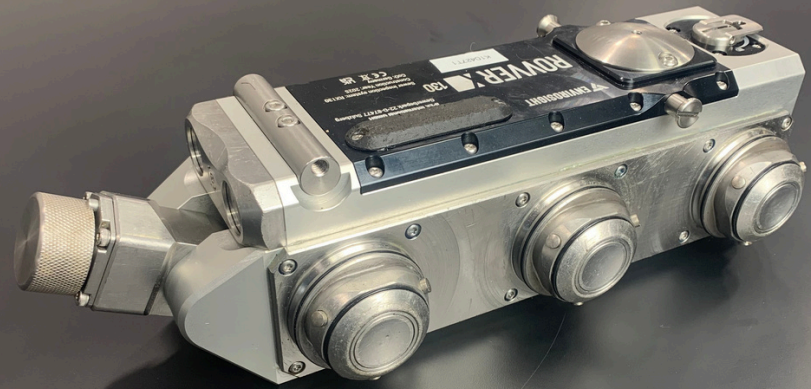

2020 ENVIROSIGHT RX130 CRAWLER

ICN: K10427T

KEY
EQUIPMENT[®]
& SUPPLY CO.

FEATURES

RX130 crawler for Envirosight Rover X mainline inspection system

- Steerable 6-Wheel Drive
- Completely overhauled with new body, all new gear components including axles, bearings, gears, etc. and complete reseal
- Includes quick change wheel hubs and camera head interface
- Wheels not included, but can be purchased separately to suit the application