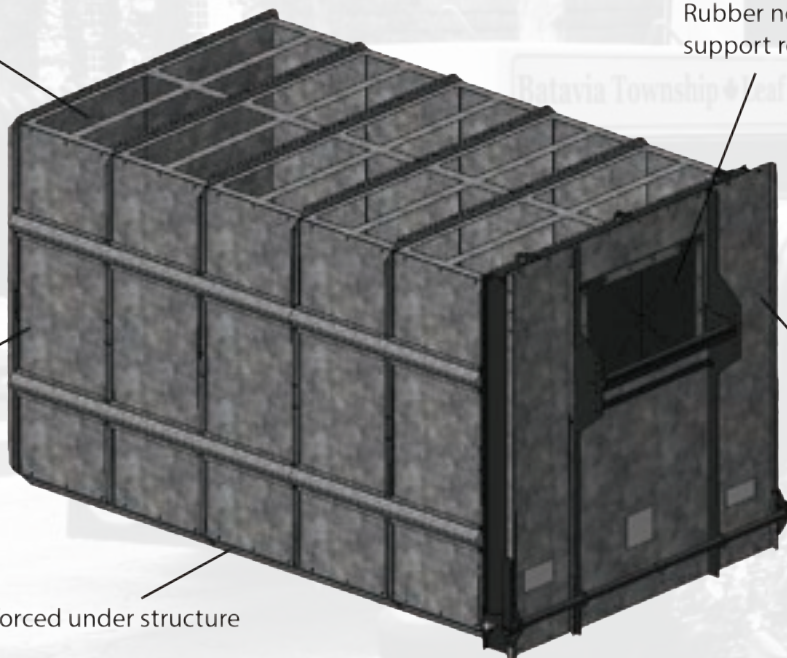

The Titan Knock Down Leaf Box has a modular, lightweight design and is easy to assemble. Shipped LTL to your door in kit form, you won't pay expensive flatbed charges. The slip-in design installs in a dump body or flat bed, and adapts to most any leaf collection unit. Built with what you need and nothing more, the KDLB10 is constructed of 16 ga. pre-galvanized panels, with a heavy gauge reinforced under structure and rear door frame which has a

manual latch and is operated from the driver's side, keeping the operator out of harm's way of oncoming traffic. Other features include integral honeycomb air vents on the roof panels; side stiffener members for use as tie downs and lifting; separate door lifting eye and (3) 1" pins with offset hinges for the door hinges; short floor designed for body over hang; rubber nozzle seal and nozzle support roller.

2' Extension Kit options available

Rubber nozzle seal and nozzle support roller

16 ga. pre-galvanized panels

Rear door frame with manual latch operated from driver's side

SPECIFICATIONS

Empty Weight:	1,400 lbs
Collection Capacity:	14.5 cubic yards
Length:	126 inches
Width:	72 inches
Height:	75 inches