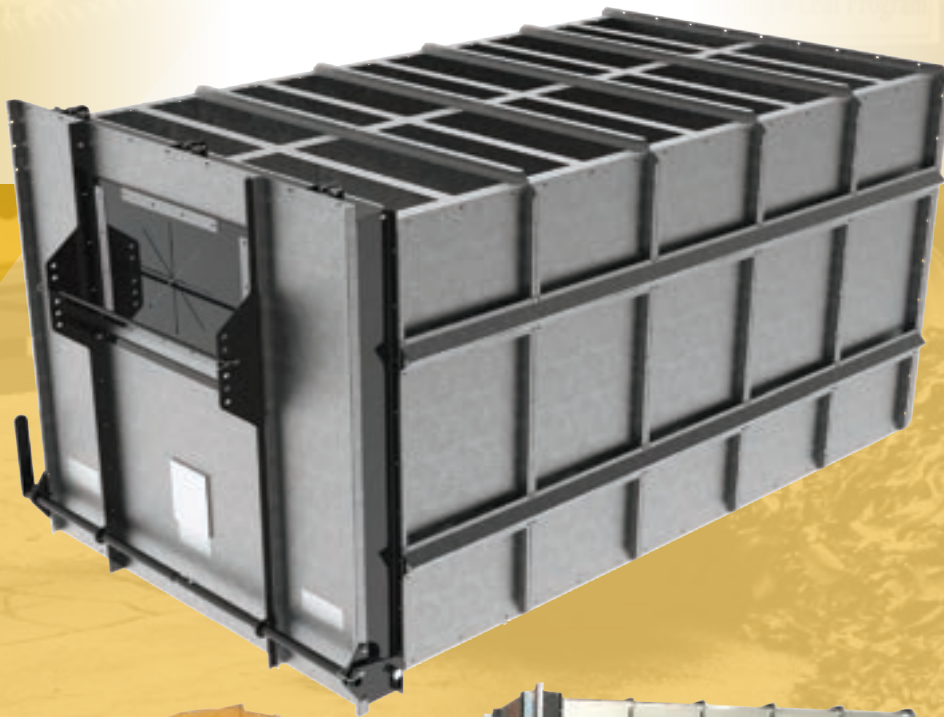

TITAN LEAF LOCKER

EQUIPMENT FEATURES:

- 10 ft length
- Inside dimensions are 126" long, 72" wide and 75" high
- 14.5 cubic yard capacity
- 16 ga. pre-galvanized panel construction.
- Integral honeycomb air vents on roof panels
- Door hinge: (3) 1" pins with offset hinges
- Shipped LTL to your door in kit form
- Manual door release operated from driver side

Titan LEAF LOCKER™

HGACBuy

Sourcewell
Awarded Contract

The Titan Knock Down Leaf Box has a modular, lightweight design and is easy to assemble. Shipped LTL to your door in kit form, you won't pay expensive flatbed charges. The slip-in design installs in a dump body or flat bed, and adapts to most any leaf collection unit. Built with what you need and nothing more, the KDLB10 is constructed of 16 ga. pre-galvanized panels, with a heavy gauge reinforced under structure and rear door frame which has a

manual latch and is operated from the driver's side, keeping the operator out of harm's way of oncoming traffic. Other features include integral honeycomb air vents on the roof panels; side stiffener members for use as tie downs and lifting; separate door lifting eye and (3) 1" pins with offset hinges for the door hinges; short floor designed for body over hang; rubber nozzle seal and nozzle support roller.

Reinforced under structure

SPECIFICATIONS

Empty Weight:	1,400 lbs
Collection Capacity:	14.5 cubic yards
Length:	126 inches
Width:	72 inches
Height:	75 inches

Save shipping costs with the KDLB10 - shipped LTL to your door in kit form so you won't pay expensive flatbed charges. Simply put the box together when it arrives.