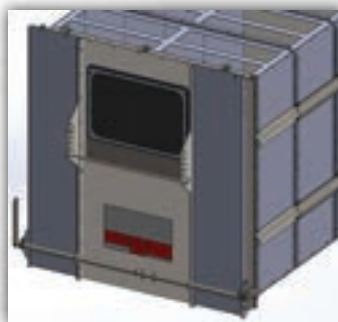

TITAN LEAF LOCKER

EQUIPMENT FEATURES:

- 10 ft length
- Inside dimensions are 126" long, 72" wide and 75" high
- 14.5 cubic yard capacity
- 16 ga. pre-galvanized panel construction.
- Integral honeycomb air vents on roof panels
- Door hinge: (3) 1" pins with offset hinges
- Shipped LTL to your door in kit form
- Manual door release operated from driver side

Titan LEAF LOCKER™

HGACBuy

Sourcewell
Awarded Contract

The Titan Knock Down Leaf Box has a modular, lightweight design and is easy to assemble. Shipped LTL to your door in kit form, you won't pay expensive flatbed charges. The slip-in design installs in a dump body or flat bed, and adapts to most any leaf collection unit. Built with what you need and nothing more, the KDLB10 is constructed of 16 ga. pre-galvanized panels, with a heavy gauge reinforced under structure and rear door frame which has a

manual latch and is operated from the driver's side, keeping the operator out of harm's way of oncoming traffic. Other features include integral honeycomb air vents on the roof panels; side stiffener members for use as tie downs and lifting; separate door lifting eye and (3) 1" pins with offset hinges for the door hinges; short floor designed for body over hang; rubber nozzle seal and nozzle support roller.

Reinforced under structure

SPECIFICATIONS

Empty Weight:	1,400 lbs
Collection Capacity:	14.5 cubic yards
Length:	126 inches
Width:	72 inches
Height:	75 inches

Save shipping costs with the KDLB10 - shipped LTL to your door in kit form so you won't pay expensive flatbed charges. Simply put the box together when it arrives.