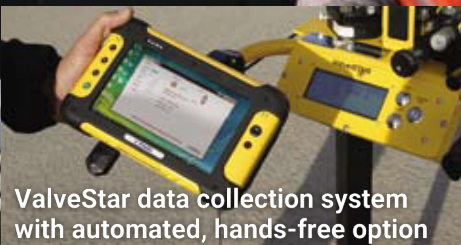

Spin Doctor
VALVE EXERCISING

ValveStar data collection system with automated, hands-free option

VALVE MAINTENANCE PROGRAM FOR ANY SIZE MUNICIPALITY

Ensure your valves and hydrants are in proper working condition with our extensive line of valve turning equipment. We proudly offer the most versatile and reliable line of valve exercisers available. Whether you need a small hitch or trailer mounted system that allows for easy access, or a full Valve & Vac system with data collection for an all-in-one solution for your maintenance program, we'll make sure you get exactly what you need.

Spin Doctor
400

Cost effective boom virtually eliminates worker fatigue and injury

Spin Doctor
800

Easily reach over obstructions with our vertically mounted booms

Spin Doctor
ERB-800

Horizontally mounted boom offers unprecedented lift and strength